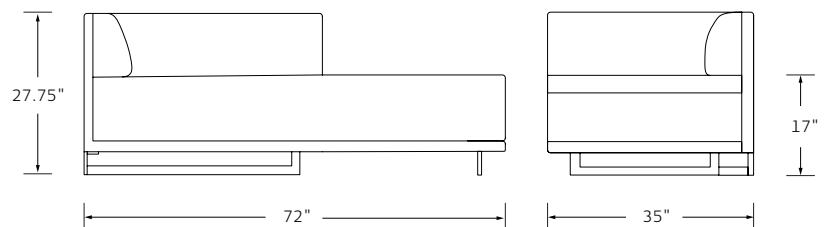

OSLO SETTEE

Designed by Deirdre Jordan

MATERIALS Polished Stainless, Blackened Steel,
or Antique Bronze on Steel.
Upholstery (COM/COL).

DIMENSIONS 72 W x 35 D x 27.75 H
17 Seat Height

COM/COL Seat/Backrest: 8 YDS/144 SQ FT
Body: 6 YDS/108 SQ FT

NOTES Optional throw pillow