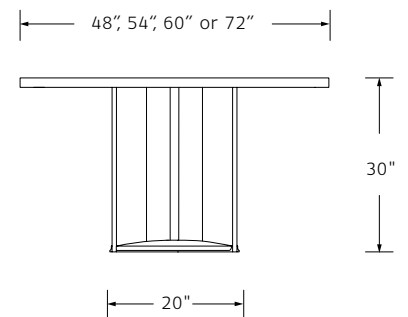

AXEL DINING TABLE

Designed by Deirdre Jordan

MATERIALS Walnut or Oak.
Solid Cast Bronze Base.

DIMENSIONS Offered in 4 Sizes:
48 Diameter x 30 H
54 Diameter x 30 H
60 Diameter x 30 H
72 Diameter x 30 H

NOTES Optional lazy Susan