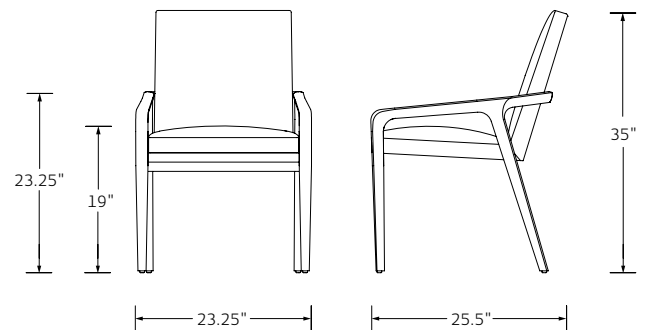

## BELLA ARM CHAIR

Designed by Deirdre Jordan

**MATERIALS** Walnut or Oak.  
Leather in 5 Colors (no COL).

**DIMENSIONS** 23 W x 22 D x 30.5 H  
18.25 Seat Height  
26 Arm Height

BELLA SIDE CHAIR  
Shown in Walnut and Buff Leather

## BELLA SIDE CHAIR

Designed by Deirdre Jordan

**MATERIALS** Walnut or Oak.  
Leather in 5 Colors (no COL).

**DIMENSIONS** 19.75 W x 21.75 D x 30.5 H  
18.25 Seat Height

TROSCAN

LARS DINING CHAIR  
Shown in Walnut and COM

## LARS DINING CHAIR

Designed by Deirdre Jordan

MATERIALS	Walnut. Upholstery (COL/COM).
DIMENSIONS	23.25 W x 25.5 D x 35 H 19 Seat Height 23.25 Arm Height (at highest point)
COM/COL	2.25 YDS / 45 SQ FT

TROSCAN