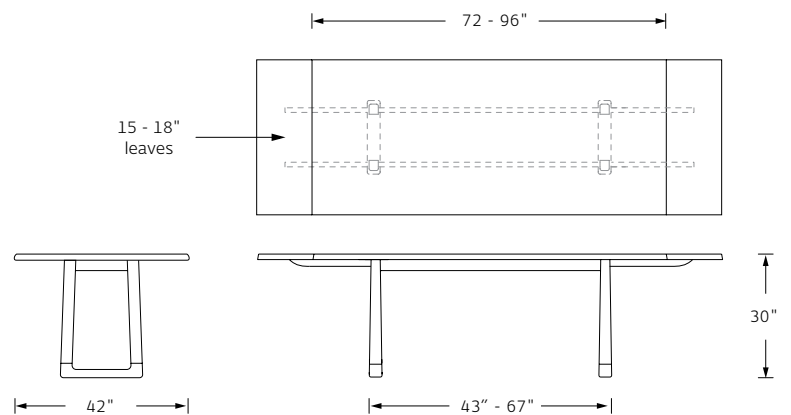

Designed by Deirdre Jordan

**MATERIALS** Walnut or Oak. Leather (no COL).  
Bronze base plate.

**DIMENSIONS** Offered in 3 Sizes:  
54 Diameter x 30 H  
60 Diameter x 30 H  
72 Diameter x 30 H

ASTRID DINING TABLE  
Shown in Oak and Bronze.

## ASTRID DINING TABLE

Designed by Deirdre Jordan

**MATERIALS** Walnut or Oak.  
Solid Cast Bronze.

**DIMENSIONS** Offered in 3 Sizes:  
42 W x 72 L x 30 H  
42 W x 84 L x 30 H  
42 W x 96 L x 30 H

**NOTES** Optional 15 - 18" breadboard leaves.