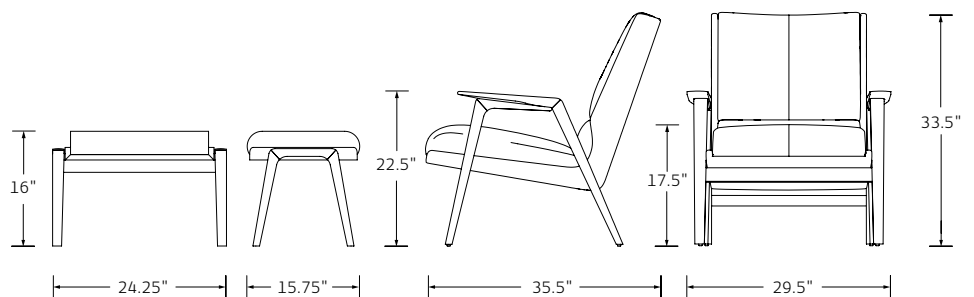

LEGATO LOUNGE CHAIR + OTTOMAN

Designed by Deirdre Jordan

MATERIALS Walnut.
Upholstery (COM/COL).

DIMENSIONS Chair:
29.5 W x 35.5 D x 33.5 H
17.5 Seat Height
22.5 Arm Height

Ottoman:
24.25 W x 15.75 D x 16 H

COM/COL Chair: 5.5 YDS / 99 SQ FT
Ottoman: 2 YDS / 36 SQ FT