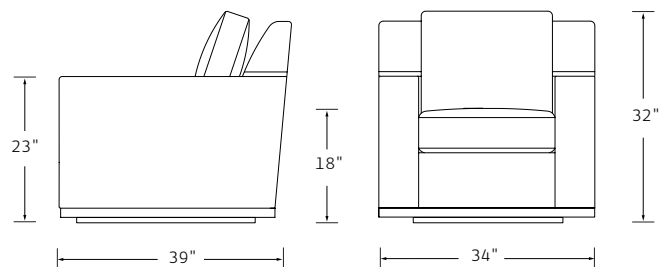

FITZ PETITE SWIVEL LOUNGE CHAIR

Designed by Deirdre Jordan

MATERIALS Walnut.
Upholstery (COM/COL).

DIMENSIONS Chair:
34 W x 39 D x 32 H
18 Seat Height
23 Arm Height

COM/COL 10 YDS / 180 SQ FT