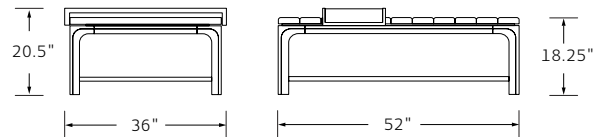

GRANADA CHANNELLED OTTOMAN

Designed by Deirdre Jordan

MATERIALS Walnut or Oak.
Upholstery (COM/COL).

DIMENSIONS Square:
48 W x 48 D x 18.25 H
20.5 H at tray

Rectangle:
52 W x 36 D x 18.25 H
20.5 H at tray

COM/COL 5 YDS/90 SQ FT