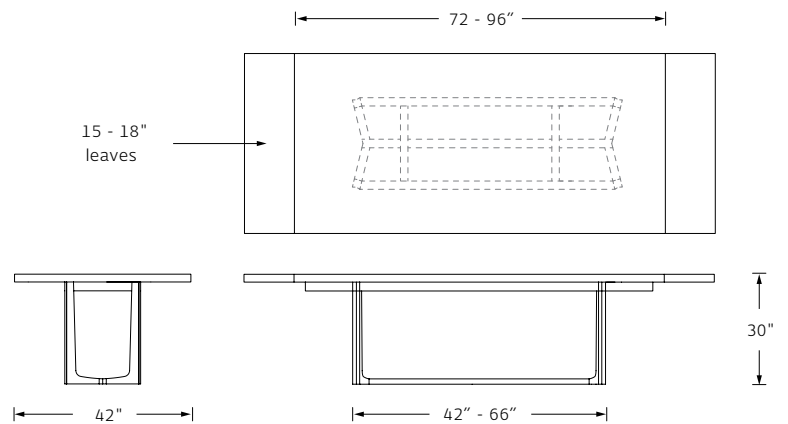

CLIVE DINING TABLE

Designed by Deirdre Jordan

MATERIALS Walnut, Claro Walnut or Oak.
Antique Bronze, Blackened Steel,
Polished or Satin Stainless Steel
Stretcher.

DIMENSIONS Offered in 3 Sizes:
42 W x 72 L x 30 H
42 W x 84 L x 30 H
42 W x 96 L x 30 H

NOTES Optional 15 - 18"
breadboard leaves.