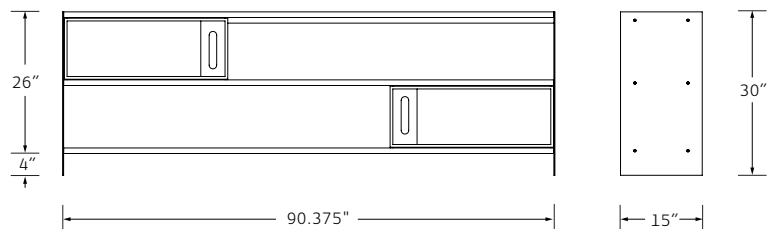

## TESS MEDIA CABINET

Designed by Deirdre Jordan

**MATERIALS** Patinated Stainless Steel side panels.  
Bronze-framed doors with Bronze mesh  
or COL panels. Walnut or Oak case.

**DIMENSIONS** 90.375 W x 15 D x 30 H