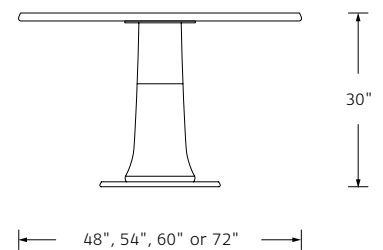

NOLAN DINING TABLE

Designed by Deirdre Jordan

MATERIALS Walnut or Oak..
Solid Cast Bronze base.

DIMENSIONS 48, 54, or 60 D x 30 H