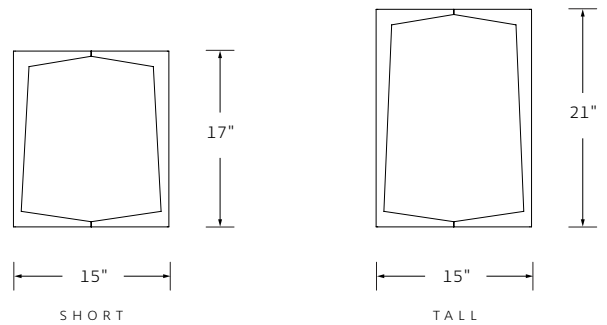

GEMMA SQUARE SIDE TABLE

Designed by Deirdre Jordan

MATERIALS Walnut, Oak or Matte Bronze Glass top and bottom. Bronze or Steel Base.

DIMENSIONS Tall: 20 W x 20 D x 21 H
Short: 15 W x 15 D x 17 H