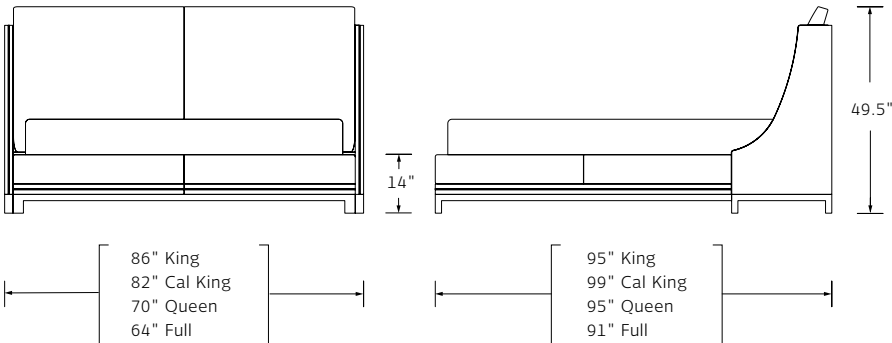

ANDERS BED

Designed by Deirdre Jordan

- MATERIALS Walnut or Oak Frame.
  Upholstery (COM/COL).
- DIMENSIONS Refer to Line Drawing
  or Price Guide.
- COM/COL Refer to Price Guide.