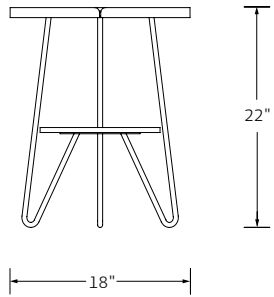

SQUIRE SIDE TABLE

Designed by Deirdre Jordan

MATERIALS Steel Base with Matte Black Powder Coat. Lacquered Top and Shelf with Bronze Rim.

DIMENSIONS 18 Diameter x 22 H