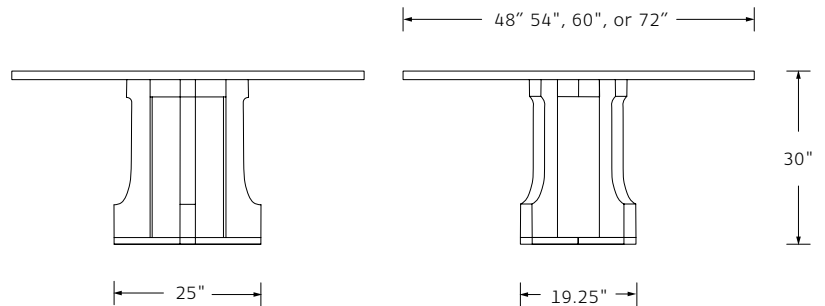

ROWAN DINING TABLE

Designed by Deirdre Jordan

MATERIALS Walnut or Oak.
Antique Bronze or Blackened
Steel base.

DIMENSIONS 48, 54, 60, 72 D x 30 H