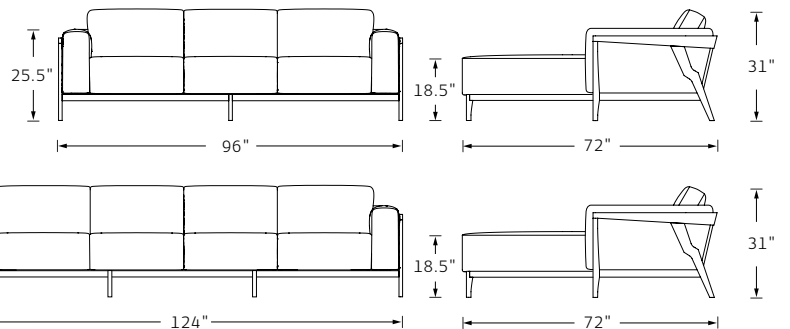

MARI SECTIONAL SOFA

Designed by Deirdre Jordan

MATERIALS Walnut. Upholstery (COM/COL)

DIMENSIONS 3 Seat - 96 W x 72 D x 31 H
4 Seat - 124 W x 72 D x 31 H
18.5 Seat Ht, 25.5 Arm Ht.

COM/COL 3 Seat Complete: 28 YDS/504 SQ FT
Inside Upholstery: 25 YDS/450 SQ FT
Outside Contrasted Panels:
3 YDS/54 SQ FT

4 Seat Complete: 32 YDS/576 SQ FT
Inside Upholstery: 28 YDS/504 SQ FT
Outside Contrasted Panels:
4 YDS/72 SQ FT