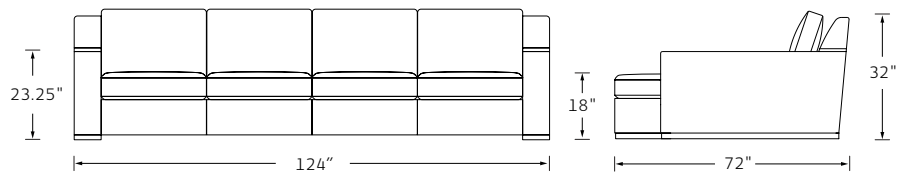

## FITZ SECTIONAL

Designed by Deirdre Jordan

**MATERIALS** Walnut.  
Upholstery (COM/COL).

**DIMENSIONS** 2 Seat Unit with Chaise:  
96W x 72D x 32H  
18 Seat Height  
23.25 Arm Height

3 Seat Unit with Chaise:  
124W x 72D x 32H  
18 Seat Height  
23.25 Arm Height