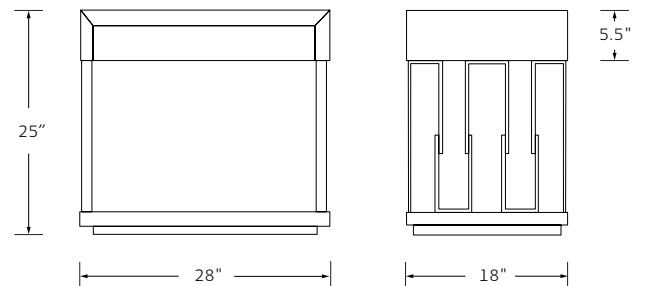

CHELSEA NIGHTSTAND

Designed by Deirdre Jordan

MATERIALS Walnut, Oak, or Matte Rubbed Lacquer case.
Matte Black Powder Coated Steel base.

DIMENSIONS 28 W x 18 D x 25 H