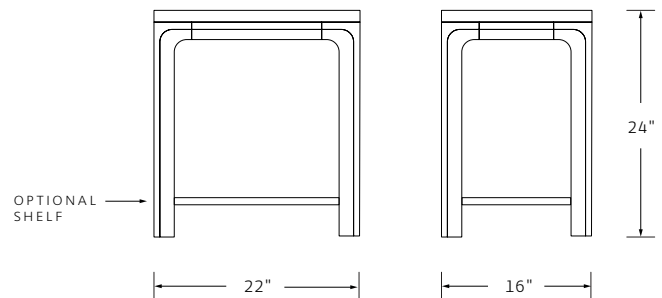

GRANADA SIDE TABLE

Designed by Deirdre Jordan

MATERIALS Walnut or Oak base. Walnut, Oak, Limestone or Matte Rubbed Lacquer top and optional shelf.

DIMENSIONS 22 W x 16 D x 24 H

OPTIONAL Lower shelf in same material as top, except Limestone.