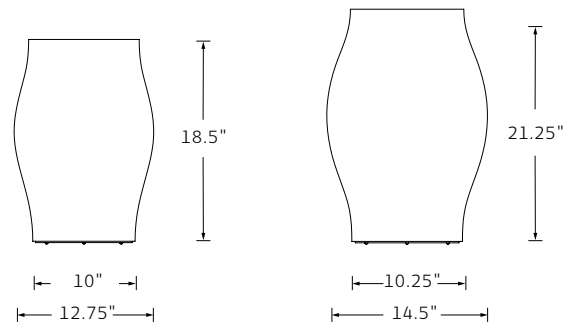

## LOGAN CONSOLE

Designed by Deirdre Jordan

**MATERIALS** Solid wood—Walnut or Oak.  
Brass detail at leg.

**DIMENSIONS** 72 W x 17 D x 32 H

**OPTIONS** 3 drawers with solid brass handles.

NAVE TABLE

Shown in Walnut with Bronze Inset Top.

## NAVE TABLE

Designed by Deirdre Jordan

**MATERIALS** Turned Walnut base.  
Bronze Inset Top.

**DIMENSIONS** Available in two sizes:  
18.5 H x 12.75 DIA  
21.25 H x 14.5 DIA

ODIN SIDE TABLE

Shown in Light Bronze (Large) and Antique Bronze (Small).