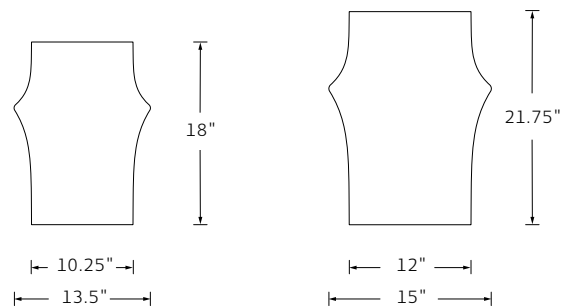

BASI DRUM TABLE

Designed by Deirdre Jordan

MATERIALS Turned Walnut Base. Patinated Bronze or Textured Cast Bronze Inset Top Options

DIMENSIONS Available In Two Sizes:
18 H X 13.5 Dia
21.75 H X 15 Dia