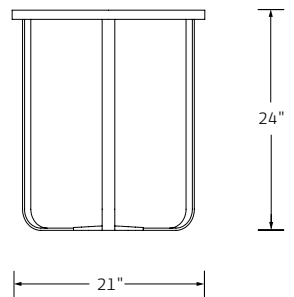

## CLIVE CONSOLE

Designed by Deirdre Jordan

**MATERIALS** Walnut or Oak,  
Antique Bronze, Blackened Steel,  
Polished or Satin Stainless Steel  
Stretcher.

**DIMENSIONS** 72w x 17d x 32h

ECHELIN OCCASIONAL TABLE  
Shown in Bronze and Glass

## ECHELIN OCCASIONAL TABLE

Designed by Deirdre Jordan

MATERIALS Bronze frame with Starphire glass top.

DIMENSIONS 21 D x 24 H

GEMMA HEX SIDE TABLE

Shown in Bronze Base and Matte Bronze Glass Top and Bottom