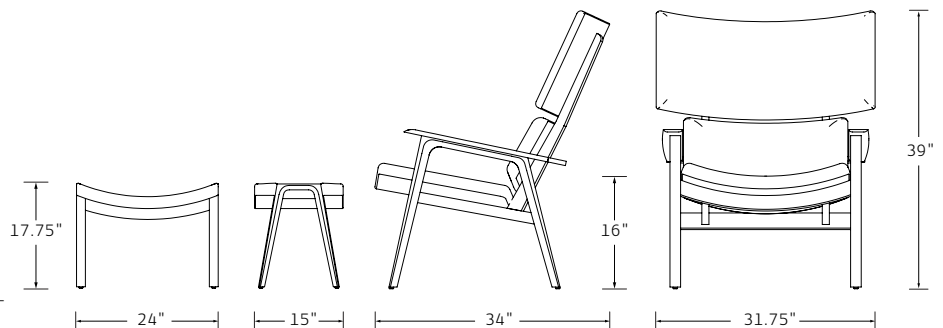

## LARS LOUNGE CHAIR

Designed by Deirdre Jordan

MATERIALS	Walnut. Upholstery (COM/COL).
DIMENSIONS	28.5 W x 32.5 D x 34 H 17 Seat Height 22 Arm Height (at highest point)
COM/COL	4.5 YDS / 81 SQ FT

JACKSON LOUNGE CHAIR + OTTOMAN  
Shown in Walnut and Shearling

## JACKSON LOUNGE CHAIR + OTTOMAN

Designed by Deirdre Jordan

**MATERIALS** Walnut  
Upholstery (COM/COL)

**DIMENSIONS** Chair:  
31.75 W x 34 D x 39 H  
16 Seat Height  
22.5 Arm Height

Ottoman:  
24 W x 15 D x 17.75 H

**COM/COL** Chair: 5 YDS / 90 SQ FT  
Ottoman: 1.5 YDS / 27 SQ FT  
Pillow: 1.5 YDS / 27 SQ FT

LEGATO LOUNGE CHAIR + OTTOMAN  
Shown in Walnut, Shearling and COL