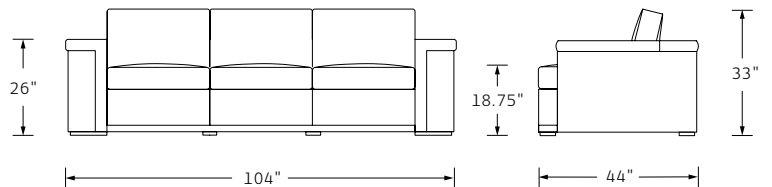

NEWMAN SOFA

Designed by Deirdre Jordan

MATERIALS Walnut.
Upholstery (COM/COL).

DIMENSIONS 4 Seat:
132 W x 44 D x 33 H
18.75 Seat Height
26 Arm Height

3 Seat:
104 W x 44 D x 33 H
18.75 Seat Height
26 Arm Height

COM/COL 3 Seat - 29.5 YDS/522 SQ FT
4 Seat - 35 YDS/630 SQ FT