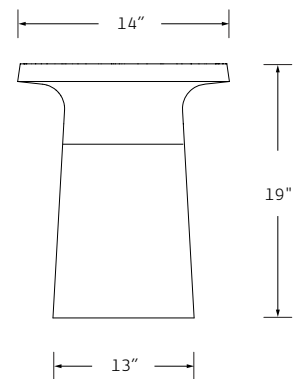

SUMO TABLE

Designed by Deirdre Jordan

MATERIALS Turned Walnut base.
Cast Solid Bronze top.

DIMENSIONS 14 D x 19 H