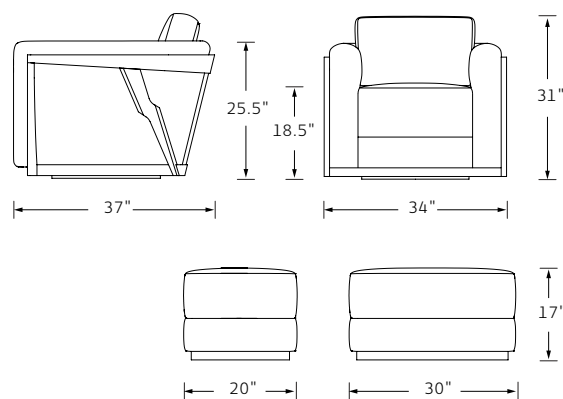

## MARI LOUNGE CHAIR

Designed by Deirdre Jordan

MATERIALS	Walnut frame. Natural Cane or COL inset. Upholstery (COM/COL) interior.
DIMENSIONS	Small: 34 W x 37 D x 31 H Grande: 38 W x 37 D x 31 H 18.5 Seat Height, 25.5 Arm Height
COM/COL	Complete: 9.5 YDS/171 SQ FT Inside Upholstery: 8 YDS/144 SQ FT Outside Contrasted Panels: 1.5 YDS/27 SQ FT
OPTIONS	Natural Cane or COL at inset.

## MARI SWIVEL LOUNGE CHAIR & OTTOMAN

Designed by Deirdre Jordan

- MATERIALS** Walnut frame. Natural Cane or COM/COL inset. Upholstery (COM/COL) interior.
- DIMENSIONS** 34 W x 37 D x 31 H  
18.5 Seat Height, 25.5 Arm Height  
Ottoman: 30 W x 20 D x 17 H
- COM/COL** Complete: 12.5 YDS/225 SQ FT  
Inside Upholstery: 10 YDS/180 SQ FT  
Outside Contrasted Panels: 2.5 YDS/45 SQ FT  
Ottoman: 4 YDS / 72 SQ FT
- OPTIONS** Natural Cane or COM/COL at inset.