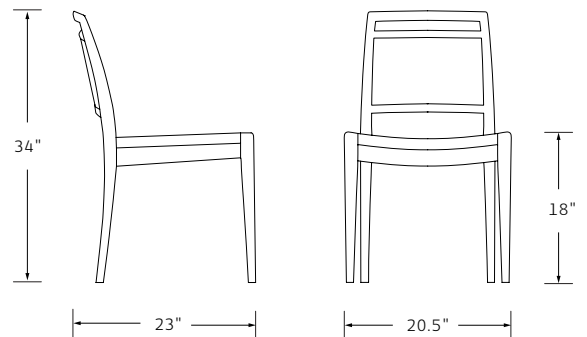

## ALANA SIDE CHAIR CANED

Designed by Deirdre Jordan

**MATERIALS** Oak or Walnut.  
Natural Cane back.  
Seat upholstery (COM/COL).

**DIMENSIONS** 20.5 W x 23 D x 34 H  
18 Seat Height

**COM/COL** Seat: .75 YDS / 13.5 SQFT

TROSCAN

ALANA SIDE CHAIR UPHOLSTERED  
Shown in Walnut and COM

## ALANA SIDE CHAIR UPHOLSTERED

Designed by Deirdre Jordan

MATERIALS	Walnut or Oak. Upholstery (COM / COL).
DIMENSIONS	20.5 W x 23 D x 34 H 18 Seat Height
COM/COL	1 YD / 18 SQFT

BELLA ARM CHAIR  
Shown in Walnut and Buff Leather