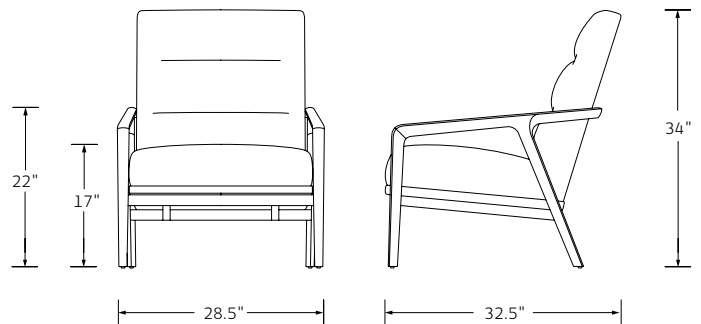

## FITZ PETITE SWIVEL LOUNGE CHAIR

Designed by Deirdre Jordan

**MATERIALS** Walnut.  
Upholstery (COM/COL).

**DIMENSIONS** Chair:  
34 W x 39 D x 32 H  
18 Seat Height  
23 Arm Height

**COM/COL** 10 YDS / 180 SQ FT

## LARS LOUNGE CHAIR

Designed by Deirdre Jordan

MATERIALS	Walnut. Upholstery (COM/COL).
DIMENSIONS	28.5 W x 32.5 D x 34 H 17 Seat Height 22 Arm Height (at highest point)
COM/COL	4.5 YDS / 81 SQ FT

JACKSON LOUNGE CHAIR + OTTOMAN  
Shown in Walnut and Shearling