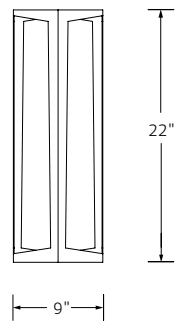

GEMMA HEX DRINK TABLE

Designed by Deirdre Jordan

MATERIALS Matte Bronze Mirrored Glass Top and Bottom. Bronze or Steel base.

DIMENSIONS 9 W x 9 D x 22 H