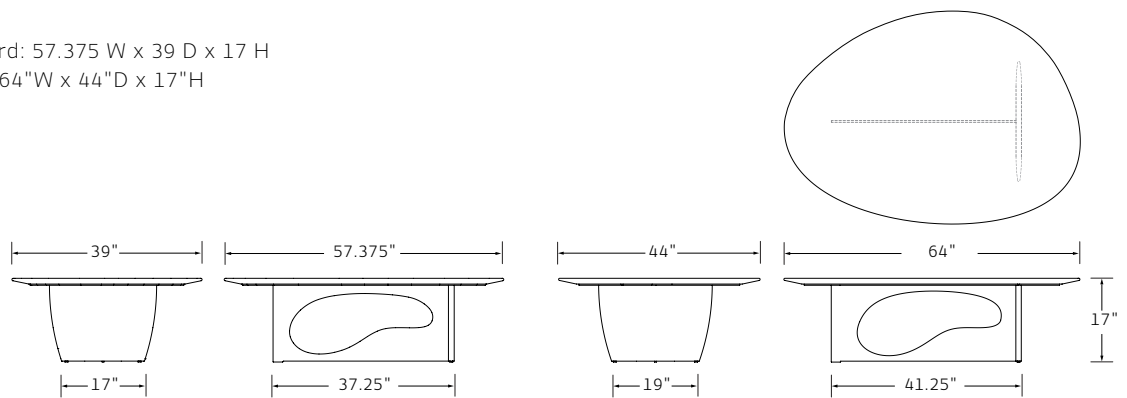

## ECHELIN COFFEE TABLE

Designed by Deirdre Jordan

**MATERIALS** Bronze Frame with Starphire Glass Top.

**DIMENSIONS** Offered in 2 Sizes:  
32 Diameter x 17 H  
36 Diameter x 17 H  
42 Diameter x 17 H

FINN COFFEE TABLE - STONE

Shown in Grey Marble top and fin with Light Bronze leg.

FINN COFFEE TABLE - STONE

Designed by Deirdre Jordan

MATERIALS Grey or Bianco Marble. Bronze.

DIMENSIONS Standard: 57.375 W x 39 D x 17 H  
Large: 64"W x 44"D x 17"H