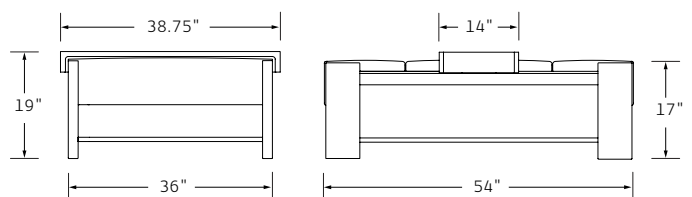

## BECKETT OTTOMAN

Designed by Deirdre Jordan

**MATERIALS** Walnut or Oak.  
Upholstery (COM/COL).

**DIMENSIONS** Ottoman:  
54 W x 36 D x 17 H  
19 H at tray

Tray:  
14 W x 38.75 D x 3.625 H

**COM/COL** 5.5 YDS/90 SQ FT