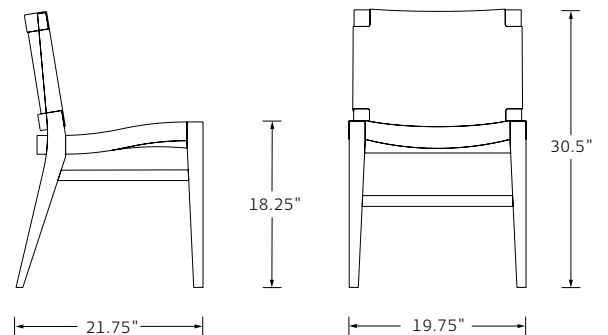

## ALANA SIDE CHAIR UPHOLSTERED

Designed by Deirdre Jordan

MATERIALS	Walnut or Oak. Upholstery (COM / COL).
DIMENSIONS	20.5 W x 23 D x 34 H 18 Seat Height
COM/COL	1 YD / 18 SQFT

BELLA ARM CHAIR  
Shown in Walnut and Buff Leather

## BELLA ARM CHAIR

Designed by Deirdre Jordan

**MATERIALS** Walnut or Oak.  
Leather in 5 Colors (no COL).

**DIMENSIONS** 23 W x 22 D x 30.5 H  
18.25 Seat Height  
26 Arm Height

BELLA SIDE CHAIR  
Shown in Walnut and Buff Leather

## BELLA SIDE CHAIR

Designed by Deirdre Jordan

**MATERIALS** Walnut or Oak.  
Leather in 5 Colors (no COL).

**DIMENSIONS** 19.75 W x 21.75 D x 30.5 H  
18.25 Seat Height

TROSCAN

LARS DINING CHAIR  
Shown in Walnut and COM