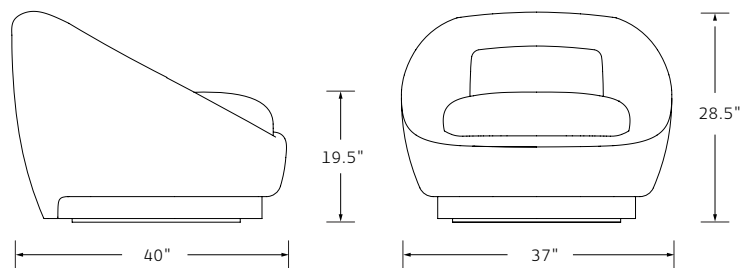

## LEGARE SWIVEL STOOL

Designed by Deirdre Jordan

**MATERIALS** Walnut frame with swivel base.  
Antique Bronze on Steel or Stainless  
Steel at footrail. (COM/COL).

**DIMENSIONS** Bar Stool:  
18.5 W x 20.375 D x 39.875 H  
29.625 Seat Height

Counter Stool:  
18.5 W x 20.375 D x 35.125 H  
24.875 Seat Height

**COM/COL** Seat/back: 2 YDS / 36 SQ FT

COUNTER STOOL

BAR STOOL

CASABLANCA SWIVEL CHAIR  
Shown in Walnut and COM

## CASABLANCA SWIVEL CHAIR

Designed by Deirdre Jordan

**MATERIALS** Walnut frame.  
Upholstery (COM/COL).

**DIMENSIONS** Chair:  
37 W x 40 D x 28.5 H  
19.5 Seat Height

**COM/COL** 11 YDS / 198 SQ FT

FITZ LOUNGE CHAIR / OTTOMAN  
Shown in Walnut and COM