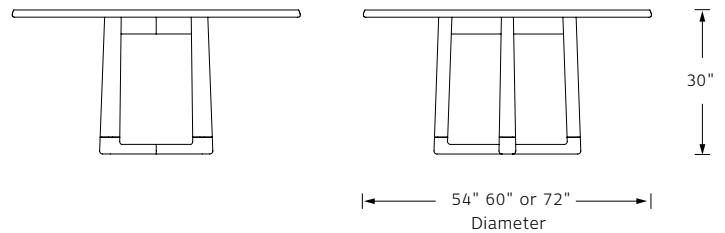

ASTRID ROUND DINING TABLE - BRONZE BASE

Designed by Deirdre Jordan

MATERIALS Walnut or Oak.
Solid Cast Bronze.

DIMENSIONS Offered in 3 Sizes:
54 Diameter x 30 H
60 Diameter x 30 H
72 Diameter x 30 H