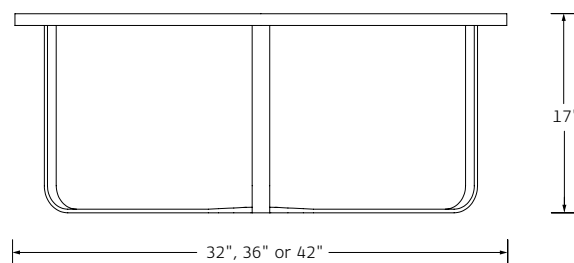

## CATENA COFFEE TABLE

Designed by Deirdre Jordan

**MATERIALS** Limestone, Rosewood, or Polished Lacquer top  
Solid Cast Bronze base

**DIMENSIONS** 57 W x 22.5 D x 16.5 H  
Custom lengths only.

CLARE COFFEE TABLE  
Shown in Rosewood

## CLARE COFFEE TABLE

Designed by Deirdre Jordan

**MATERIALS** Walnut or Rosewood base  
Floating Starphire Glass Top

**DIMENSIONS** 54 W x 28 D x 17 H

ECHELIN COFFEE TABLE  
Shown in Bronze and Glass

## ECHELIN COFFEE TABLE

Designed by Deirdre Jordan

**MATERIALS** Bronze Frame with Starphire Glass Top.

**DIMENSIONS** Offered in 2 Sizes:  
32 Diameter x 17 H  
36 Diameter x 17 H  
42 Diameter x 17 H

FINN COFFEE TABLE - STONE