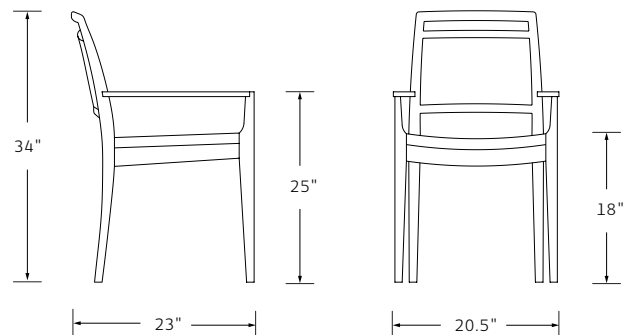

ALANA ARM CHAIR UPHOLSTERED

Designed by Deirdre Jordan

MATERIALS Oak or Walnut.
Upholstery (COM/COL).

DIMENSIONS 23 W x 23 D x 34 H
18 Seat Height
25 Arm Height

COM/COL 1 YD / 18 SQFT