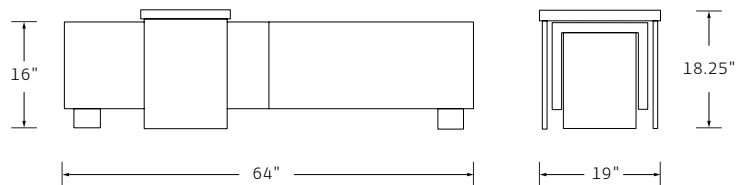

WEEKEND BENCH

Designed by Deirdre Jordan

MATERIALS Walnut or Oak.
Upholstery (COM/COL).

DIMENSIONS Bench:
64 L x 15 W x 16 H

Table:
14 L x 19 W x 18.25 H

COM/COL 4 YDS/72 SQ FT