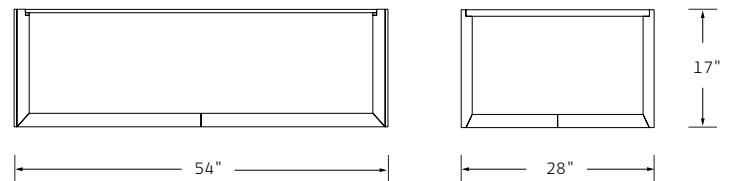

CLARE COFFEE TABLE

Designed by Deirdre Jordan

MATERIALS Walnut or Rosewood base
Floating Starphire Glass Top

DIMENSIONS 54 W x 28 D x 17 H