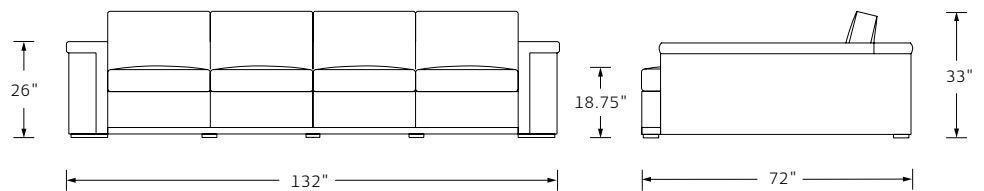

## NEWMAN SECTIONAL

Designed by Deirdre Jordan

**MATERIALS** Walnut. Upholstery (COM/COL).

**DIMENSIONS** 3 Seat - 1 Arm Unit:  
94 W x 44 D x 33 H  
18.75 Seat Height  
26 Arm Height

1 Arm Chaise:  
38 W x 72 D x 33 H  
18.75 Seat Height  
26 Arm Height