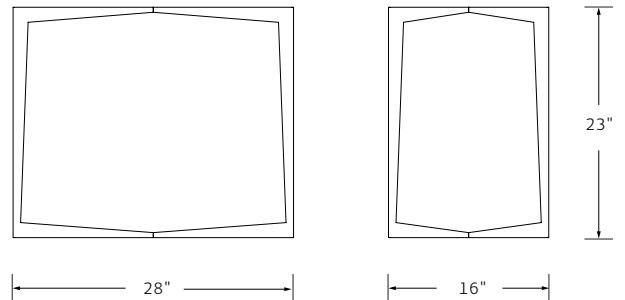

GEMMA RECTANGULAR SIDE TABLE

Designed by Deirdre Jordan

MATERIALS Walnut, Oak or Matte Bronze Glass top and bottom. Bronze or Steel Base.

DIMENSIONS 28 W x 16 D x 23 H