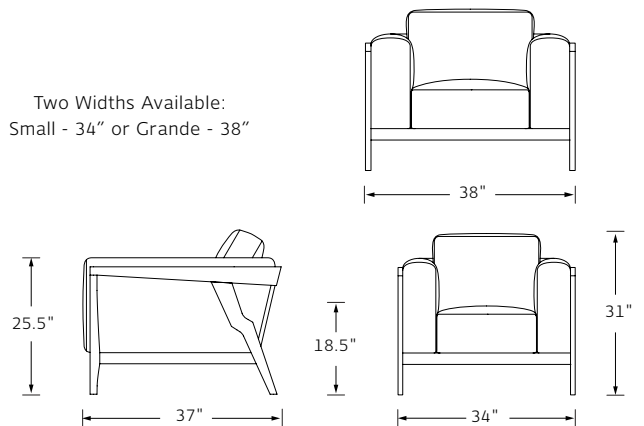

MARI LOUNGE CHAIR

Designed by Deirdre Jordan

MATERIALS	Walnut frame. Natural Cane or COL inset. Upholstery (COM/COL) interior.
DIMENSIONS	Small: 34 W x 37 D x 31 H Grande: 38 W x 37 D x 31 H 18.5 Seat Height, 25.5 Arm Height
COM/COL	Complete: 9.5 YDS/171 SQ FT Inside Upholstery: 8 YDS/144 SQ FT Outside Contrasted Panels: 1.5 YDS/27 SQ FT
OPTIONS	Natural Cane or COL at inset.

Two Widths Available:
Small - 34" or Grande - 38"