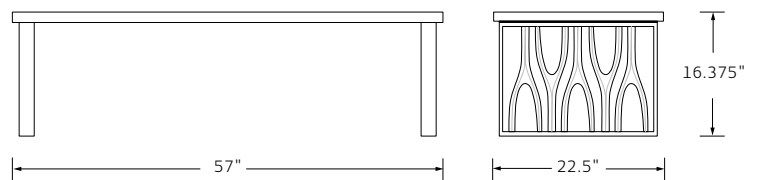

## CATENA COFFEE TABLE

Designed by Deirdre Jordan

**MATERIALS** Limestone, Rosewood, or Polished Lacquer top  
Solid Cast Bronze base

**DIMENSIONS** 57 W x 22.5 D x 16.5 H  
Custom lengths only.

CLARE COFFEE TABLE  
Shown in Rosewood