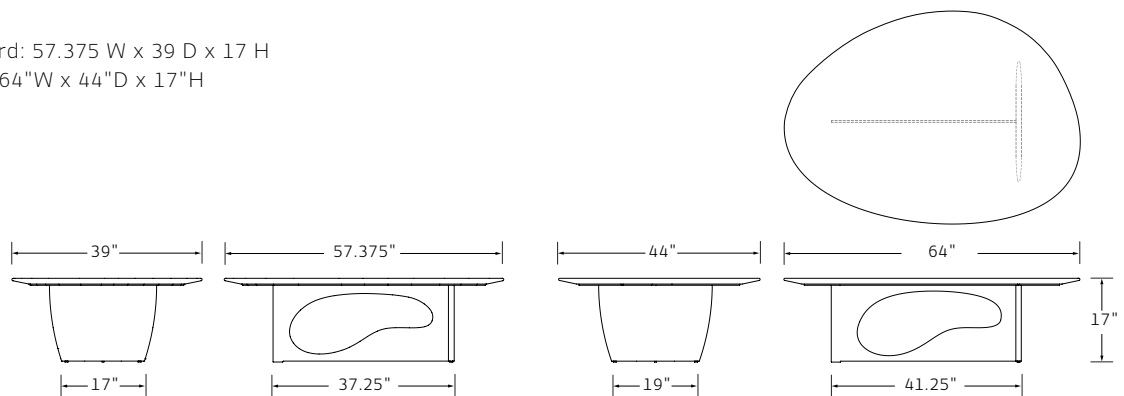

FINN COFFEE TABLE - WOOD

Designed by Deirdre Jordan

MATERIALS Walnut or Oak. Bronze.

DIMENSIONS Standard: 57.375" W x 39" D x 17" H
Large: 64" W x 44" D x 17" H