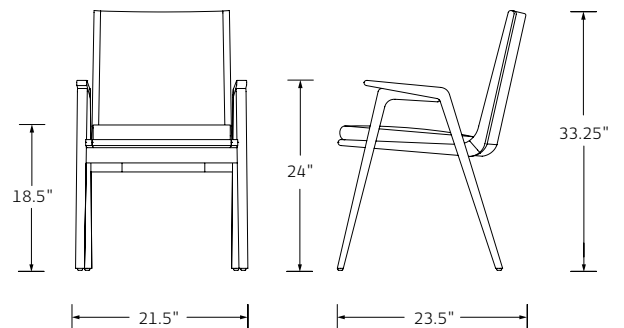

## LARS DINING CHAIR

Designed by Deirdre Jordan

MATERIALS	Walnut. Upholstery (COL/COM).
DIMENSIONS	23.25 W x 25.5 D x 35 H 19 Seat Height 23.25 Arm Height (at highest point)
COM/COL	2.25 YDS / 45 SQ FT

TROSCAN

## LEGATO ARM CHAIR

Designed by Deirdre Jordan

**MATERIALS** Walnut.  
Upholstery (COM/COL).

**DIMENSIONS** 21.5 W x 23.5 D x 33.25 H  
18.5 Seat Height  
24 Arm Height

**COM/COL** 2 YDS / 36 SQ FT

LEGATO SIDE CHAIR  
Shown in Walnut and COL

## LEGATO SIDE CHAIR

Designed by Deirdre Jordan

**MATERIALS** Walnut.  
Upholstery (COM/COL).

**DIMENSIONS** 19.25 W x 23.5 D x 33.25 H  
18.5 Seat Height

**COM/COL** 2 YDS / 36 SQ FT