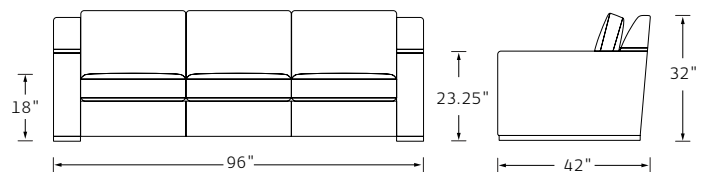

FITZ SOFA

Designed by Deirdre Jordan

MATERIALS Walnut.
Upholstery (COM/COL).

DIMENSIONS 4 Seat:
124 W x 42 D x 32 H
18 Seat Height
23.25 Arm Height

3 Seat:
96 W x 42 D x 32 H
18 Seat Height
23.25 Arm Height

COM/COL 3 Seat - 25 YDS/450 SQ FT
4 Seat - 29 YDS/522 SQ FT