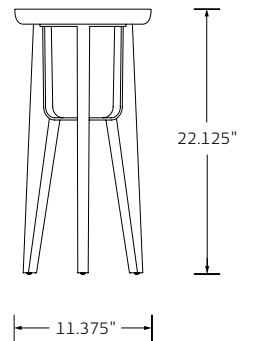

## BASI DRUM TABLE

Designed by Deirdre Jordan

**MATERIALS** Turned Walnut Base. Patinated Bronze or Textured Cast Bronze Inset Top Options

**DIMENSIONS** Available In Two Sizes:  
18 H X 13.5 Dia  
21.75 H X 15 Dia

## CADRE DRINK TABLE

Designed by Deirdre Jordan

**MATERIALS** Walnut or Oak base with Bronze detail and textured Cast Bronze top.

**DIMENSIONS** 11.375 D x 22.125 H