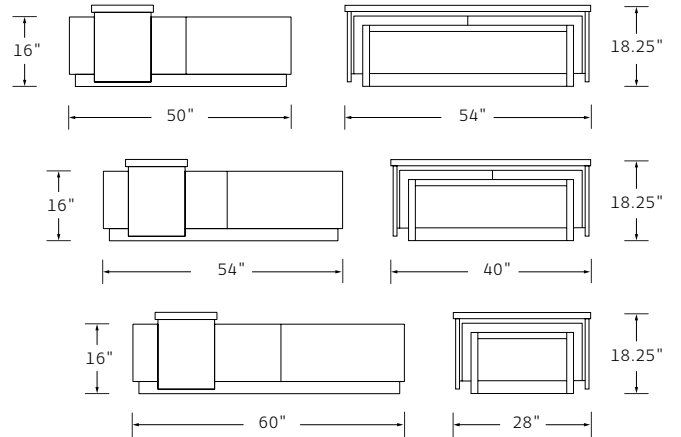

WEEKEND OTTOMAN

Designed by Deirdre Jordan

MATERIALS Case in Walnut or Oak. Tray in Walnut, Oak, Rosewood or Jaspeado. Upholstery (COM/COL).

DIMENSIONS Square Ottoman: 50 W x 50 D x 16 H
Table: 54 W x 14 D x 18.25 H

Rectangular Ottoman: 54 W x 36 D x 16 H
Table: 40 W x 14 D x 18.25 H

Long Ottoman: 60 W x 24 D x 16 H
Table: 28 W x 14 D x 18.25 H

COM/COL Square or Rectangle:
8 YDS/144 SQ FT
Long: 6.5 YDS/117 SQ FT