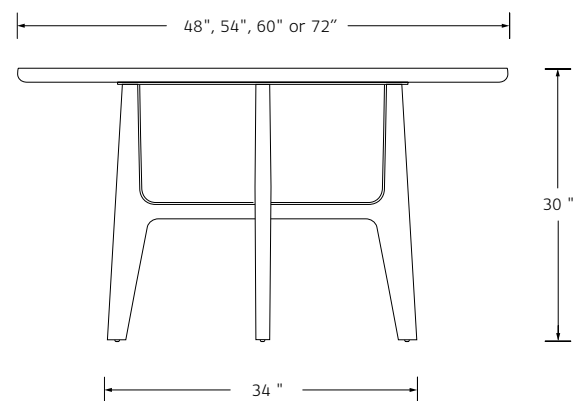

DIMENSIONS Offered in 4 Sizes:  
72 L x 42 W x 30 H  
84 L x 42 W x 30 H  
96 L x 42 W x 30 H  
120 L x 42 W x 30 H

OPTIONS Two, 15" or 18" Breadboard  
Leaves. (grain runs cross-grain  
to length)

CADRE ROUND DINING TABLE

## CADRE ROUND DINING TABLE

Designed by Deirdre Jordan

**MATERIALS** Oak or Walnut  
Solid Cast Bronze.

**DIMENSIONS** Offered in 4 Sizes:  
48 Diameter x 30 H  
54 Diameter x 30 H  
60 Diameter x 30 H  
72 Diameter x 30 H