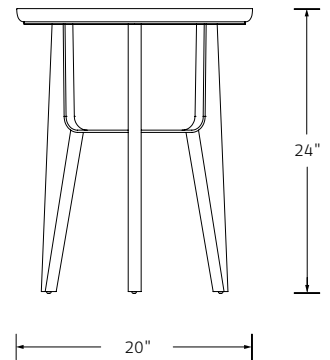

CADRE OCCASIONAL TABLE

Designed by Deirdre Jordan

MATERIALS Walnut or Oak. Bronze detail.

DIMENSIONS 20 D x 24 H