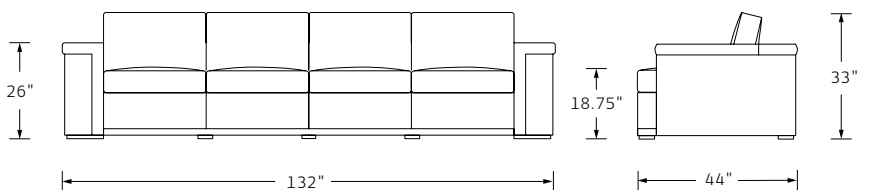

NEWMAN SOFA

Designed by Deirdre Jordan

MATERIALS Walnut.
Upholstery (COM/COL).

DIMENSIONS 4 Seat:
132 W x 44 D x 33 H
18.75 Seat Height
26 Arm Height

3 Seat:
104 W x 44 D x 33 H
18.75 Seat Height
26 Arm Height

COM/COL 3 Seat - 29.5 YDS/522 SQ FT
4 Seat - 35 YDS/630 SQ FT