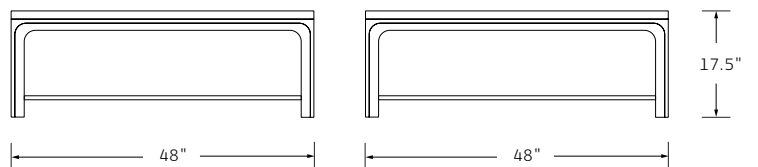

GRANADA COFFEE TABLE

Designed by Deirdre Jordan

MATERIALS Oak or Walnut base.
Walnut, Oak, Jaspeado
Rosewood or Limestone top.

DIMENSIONS Square:
48 W x 48 D x 17.5 H

Rectangle:
54 W x 32 D x 17.5 H