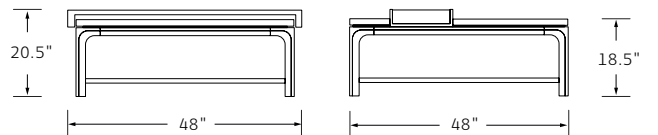

GRANADA OTTOMAN

Designed by Deirdre Jordan

MATERIALS Walnut or Oak.
Upholstery (COM/COL).

DIMENSIONS Square:
48 W x 48 D x 18.25 H
20.5 H at tray

Rectangle:
52 W x 36 D x 18.25 H
20.5 H at tray

COM/COL 3 YDS/54 SQ FT