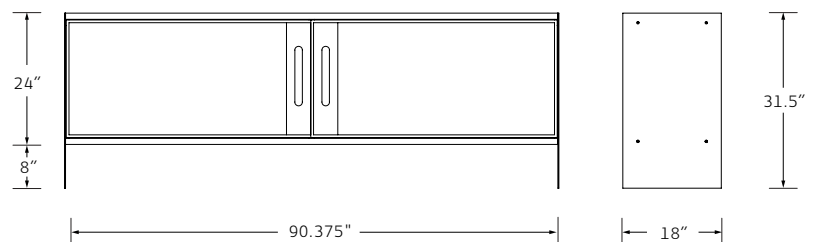

## TESS BUFFET

Designed by Deirdre Jordan

**MATERIALS** Patinated Stainless Steel side panels.  
Bronze-framed doors with Bronze mesh  
or COL panels. Walnut or Oak case.

**DIMENSIONS** 90.375 W x 18 D x 31.5 H