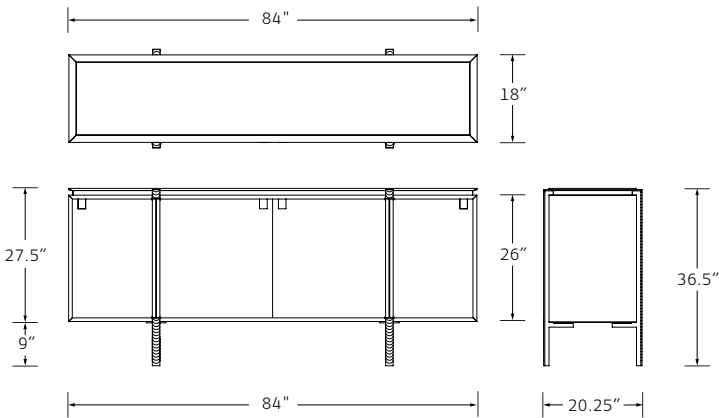

MATERIALS Walnut or Oak. Bronze.  
Optional wood or bronze inset top.

DIMENSIONS 84 W x 20.25 D x 36.5 H

LOGAN DESK

Shown in Walnut with Brass leg detail and drawer pulls.