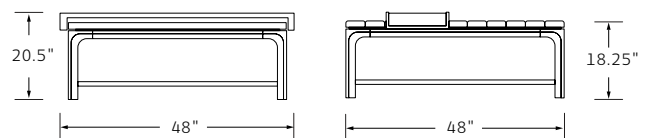

GRANADA CHANNELLED OTTOMAN

Designed by Deirdre Jordan

MATERIALS Walnut or Oak.
Upholstery (COM/COL).

DIMENSIONS Square:
48 W x 48 D x 18.25 H
20.5 H at tray

Rectangle:
52 W x 36 D x 18.25 H
20.5 H at tray

COM/COL 5 YDS/90 SQ FT