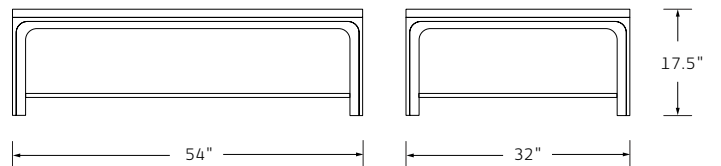

GRANADA COFFEE TABLE

Designed by Deirdre Jordan

MATERIALS Oak or Walnut base.
Walnut, Oak, Jaspeado
Rosewood or Limestone top.

DIMENSIONS Square:
48 W x 48 D x 17.5 H

Rectangle:
54 W x 32 D x 17.5 H