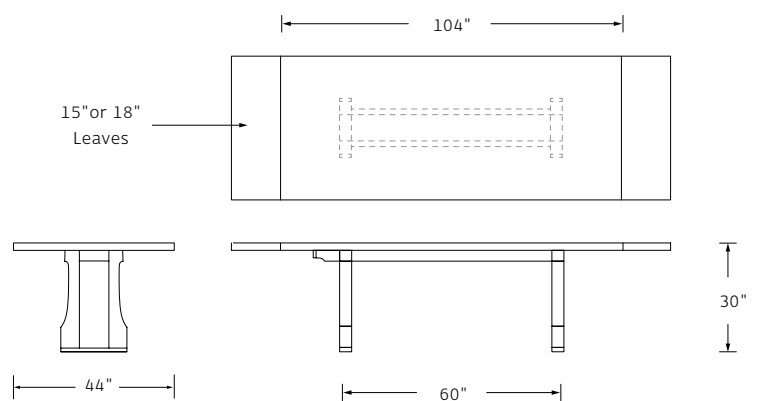

ROWAN RECTANGULAR DINING TABLE

Designed by Deirdre Jordan

MATERIALS Walnut or Oak.
Antique Bronze or Blackened
Steel base.

DIMENSIONS 44 W x 104 L x 30 H

NOTES Optional 15 - 18"
breadboard leaves.