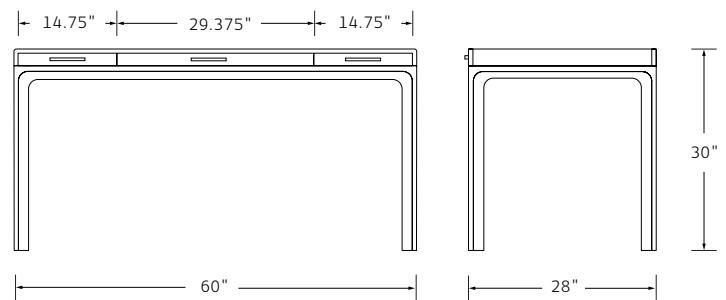

GRANADA DESK

Designed by Deirdre Jordan

MATERIALS Walnut or Oak.
COL leather top and drawer faces.
Solid brass handles with patina detail.

DIMENSIONS 60 W x 28 D x 30 H