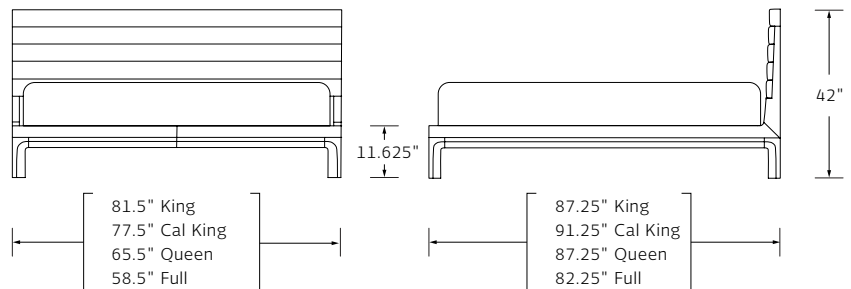

GRANADA UPHOLSTERED BED

Designed by Deirdre Jordan

MATERIALS Walnut or Oak Frame.
Upholstery (COM/COL).

DIMENSIONS Refer to Line Drawing
or Price Guide.

COM/COL Refer to Price Guide.