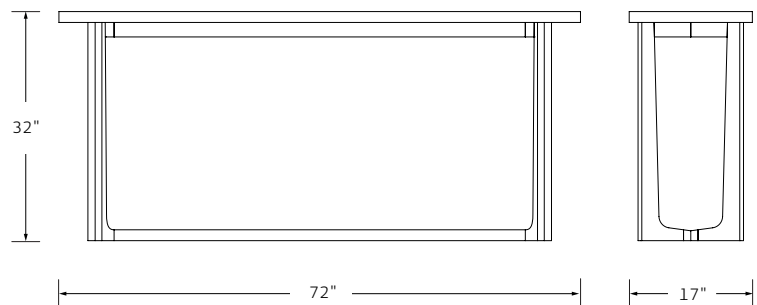

CLIVE CONSOLE

Designed by Deirdre Jordan

MATERIALS Walnut or Oak,
Antique Bronze, Blackened Steel,
Polished or Satin Stainless Steel
Stretcher.

DIMENSIONS 72w x 17d x 32h