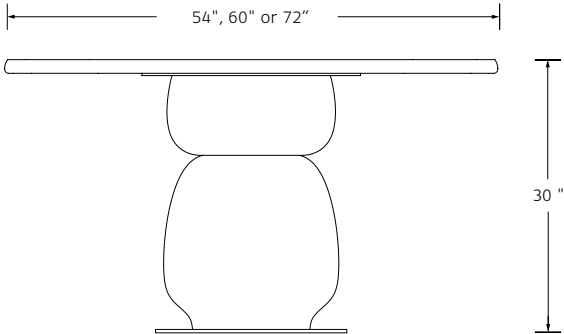

Designed by Deirdre Jordan

**MATERIALS** Walnut or Oak. Leather (no COL).  
Bronze base plate.

**DIMENSIONS** Offered in 3 Sizes:  
54 Diameter x 30 H  
60 Diameter x 30 H  
72 Diameter x 30 H

ASTRID DINING TABLE  
Shown in Oak and Bronze.