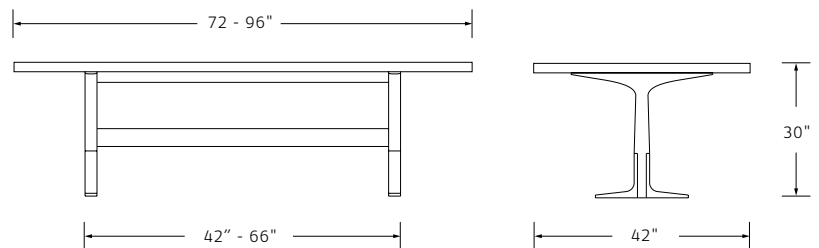

SOREN DINING TABLE

Designed by Deirdre Jordan

MATERIALS Walnut or Oak.
Solid Cast Bronze Foot.

DIMENSIONS Offered in 3 Sizes:
42 W x 72 L x 30 H
42 W x 84 L x 30 H
42 W x 96 L x 30 H

NOTES Solid wood only;
leaves not available.