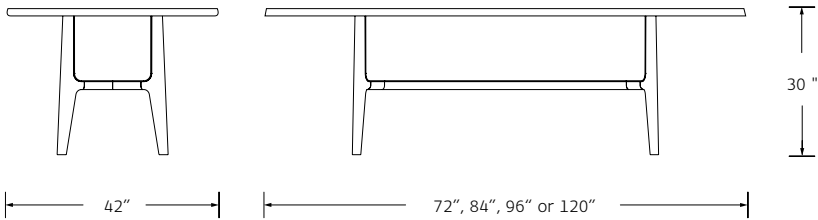

## BECKETT DINING TABLE

Designed by Deirdre Jordan

**MATERIALS** Walnut or Oak.

**DIMENSIONS** Offered in 4 Sizes:  
42 W x 72 L x 30 H  
42 W x 84 L x 30 H  
42 W x 96 L x 30 H  
42 W x 120 L x 30 H

42"

30"

DIMENSIONS Offered in 4 Sizes:  
72 L x 42 W x 30 H  
84 L x 42 W x 30 H  
96 L x 42 W x 30 H  
120 L x 42 W x 30 H

OPTIONS Two, 15" or 18" Breadboard  
Leaves. (grain runs cross-grain  
to length)

CADRE ROUND DINING TABLE