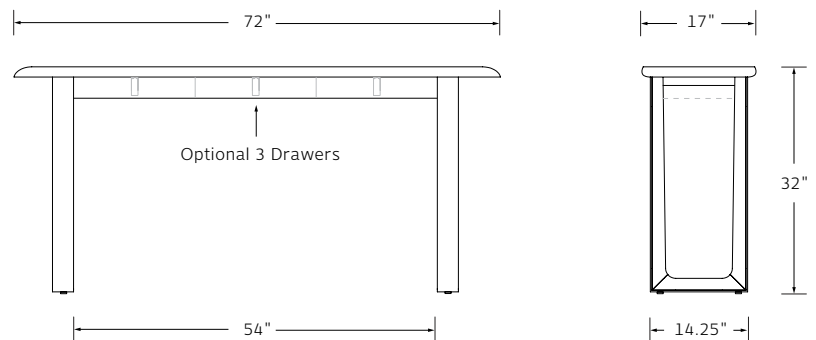

LOGAN CONSOLE

Designed by Deirdre Jordan

MATERIALS Solid wood—Walnut or Oak.
Brass detail at leg.

DIMENSIONS 72 W x 17 D x 32 H

OPTIONS 3 drawers with solid brass handles.