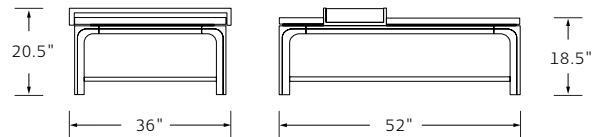

GRANADA OTTOMAN

Designed by Deirdre Jordan

MATERIALS Walnut or Oak.
Upholstery (COM/COL).

DIMENSIONS Square:
48 W x 48 D x 18.25 H
20.5 H at tray

Rectangle:
52 W x 36 D x 18.25 H
20.5 H at tray

COM/COL 3 YDS/54 SQ FT