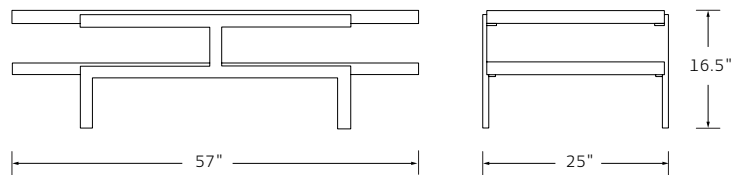

## TARA COFFEE TABLE

Designed by Deirdre Jordan

**MATERIALS** Walnut, Oak, Rosewood or Jaspado  
top and shelf.  
Base in Antique Bronze or Blackened Steel.

**DIMENSIONS** 57 W x 25 D x 16.5 H