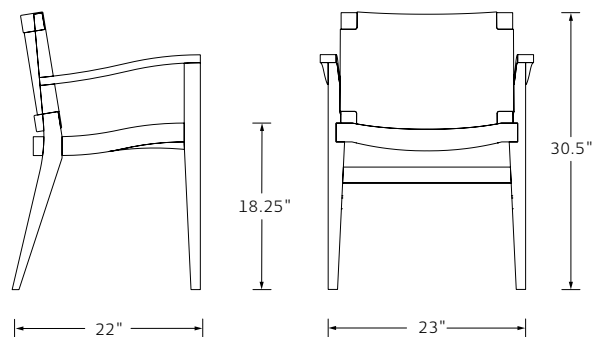

## ALANA SIDE CHAIR UPHOLSTERED

Designed by Deirdre Jordan

MATERIALS	Walnut or Oak. Upholstery (COM / COL).
DIMENSIONS	20.5 W x 23 D x 34 H 18 Seat Height
COM/COL	1 YD / 18 SQFT

BELLA ARM CHAIR  
Shown in Walnut and Buff Leather

## BELLA ARM CHAIR

Designed by Deirdre Jordan

**MATERIALS** Walnut or Oak.  
Leather in 5 Colors (no COL).

**DIMENSIONS** 23 W x 22 D x 30.5 H  
18.25 Seat Height  
26 Arm Height

BELLA SIDE CHAIR  
Shown in Walnut and Buff Leather