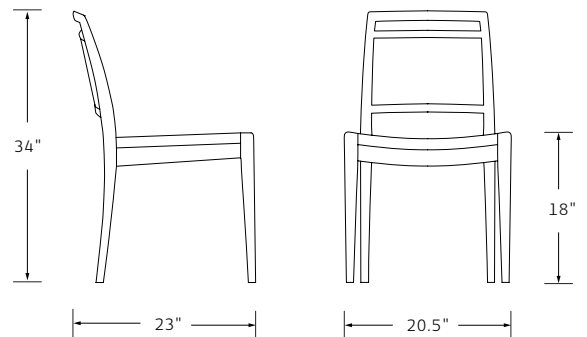

## ALANA SIDE CHAIR CANED

Designed by Deirdre Jordan

**MATERIALS** Oak or Walnut.  
Natural Cane back.  
Seat upholstery (COM/COL).

**DIMENSIONS** 20.5 W x 23 D x 34 H  
18 Seat Height

**COM/COL** Seat: .75 YDS / 13.5 SQFT