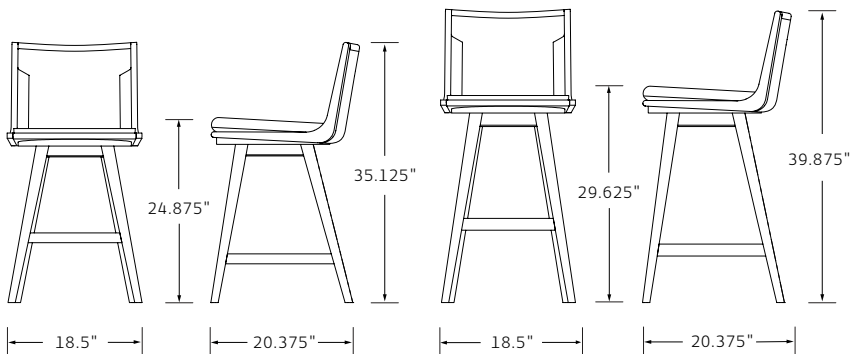

Counter Stool:  
18.25 W x 21.75 D x 36.5 H  
24 Seat Height

LEGARE SWIVEL STOOL  
Shown in Walnut and COL

## LEGARE SWIVEL STOOL

Designed by Deirdre Jordan

**MATERIALS** Walnut frame with swivel base.  
Antique Bronze on Steel or Stainless  
Steel at footrail. (COM/COL).

**DIMENSIONS** Bar Stool:  
18.5 W x 20.375 D x 39.875 H  
29.625 Seat Height

Counter Stool:  
18.5 W x 20.375 D x 35.125 H  
24.875 Seat Height

**COM/COL** Seat/back: 2 YDS / 36 SQ FT

COUNTER STOOL

BAR STOOL

CASABLANCA SWIVEL CHAIR  
Shown in Walnut and COM

## CASABLANCA SWIVEL CHAIR

Designed by Deirdre Jordan

**MATERIALS** Walnut frame.  
Upholstery (COM/COL).

**DIMENSIONS** Chair:  
37 W x 40 D x 28.5 H  
19.5 Seat Height

**COM/COL** 11 YDS / 198 SQ FT

FITZ LOUNGE CHAIR / OTTOMAN  
Shown in Walnut and COM