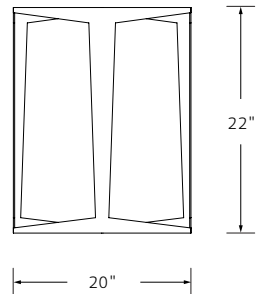

GEMMA HEX SIDE TABLE

Designed by Deirdre Jordan

MATERIALS Walnut, Oak or Matte Bronze Glass top and bottom. Bronze or Steel Base.

DIMENSIONS 20 W x 20 D x 22 H