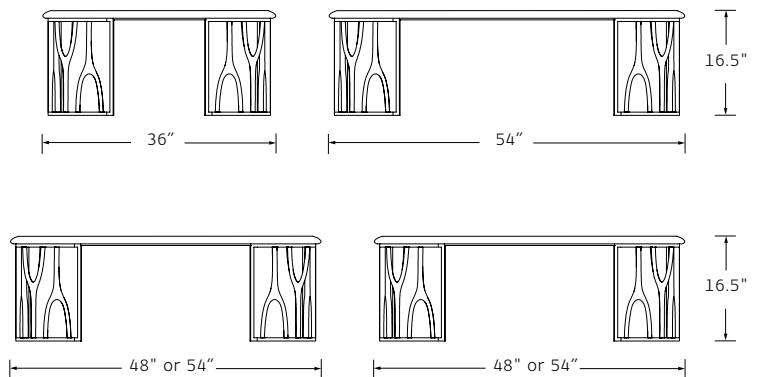

CATENA CUINN COFFEE TABLE  
Shown in Bronze with Limestone Top

CATENA CUINN COFFEE TABLE

Designed by Deirdre Jordan

**MATERIALS** Limestone top.  
Solid Cast Bronze base.

**DIMENSIONS** 48 W x 48 D x 16.5 H - Square  
54 W x 54 D x 16.5 H - Square  
36 W x 54 D x 16.5 H - Rectangular