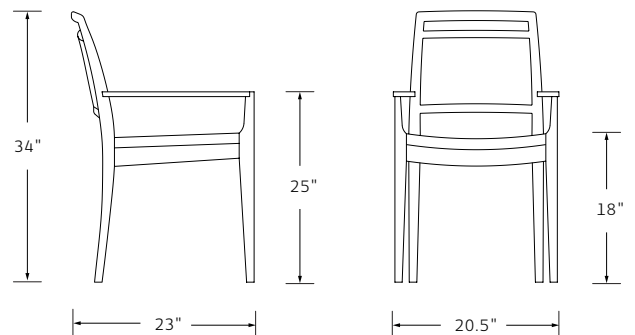

ALANA ARM CHAIR CANED

Designed by Deirdre Jordan

MATERIALS Oak or Walnut.
Natural Cane back
Upholstery (COM/COL).

DIMENSIONS 23 W x 23 D x 34 H
18 Seat Height
25 Arm Height

COM/COL .75 YDS / 13.5 SQFT