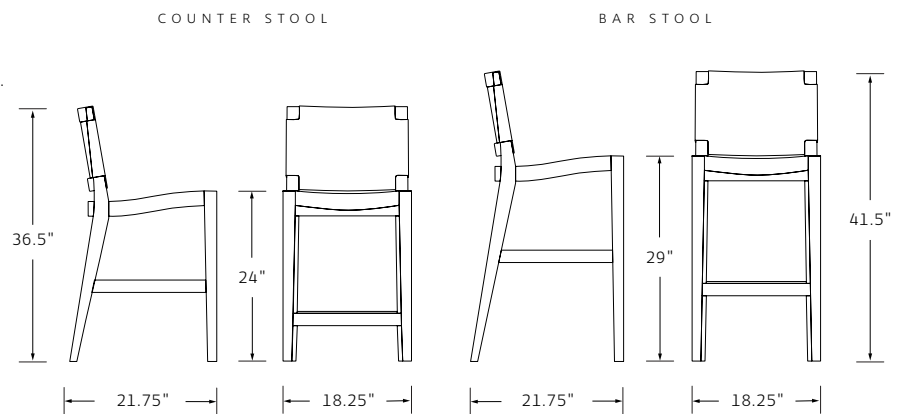

BELLA BAR / COUNTER STOOL

Designed by Deirdre Jordan

MATERIALS Walnut or Oak.
Leather in 5 colors (no COL).
Brass or Stainless Steel at footrail.

DIMENSIONS Bar Stool:
18.25 W x 21.75 D x 41.5 H
29 Seat Height

Counter Stool:
18.25 W x 21.75 D x 36.5 H
24 Seat Height