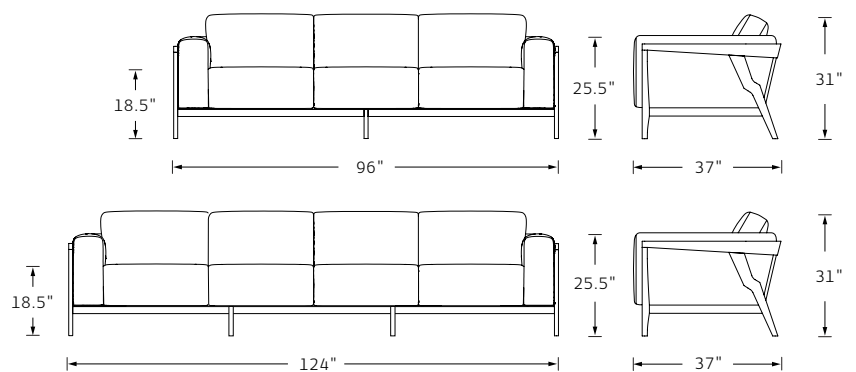

MARI SOFA

Designed by Deirdre Jordan

MATERIALS Walnut. Upholstery (COM/COL)

DIMENSIONS 3 Seat - 96 W x 37 D x 31 H
4 Seat - 124 W x 37 D x 31 H
18.5 Seat Ht, 25.5 Arm Ht.

COM/COL 3 Seat Complete: 22 YDS/396 SQ FT
Inside Upholstery: 19 YDS/342 SQ FT
Outside Contrasted Panels:
3 YDS/54 SQ FT

4 Seat Complete: 26 YDS/468 SQ FT
Inside Upholstery: 22 YDS/396 SQ FT
Outside Contrasted Panels:
4 YDS/72 SQ FT