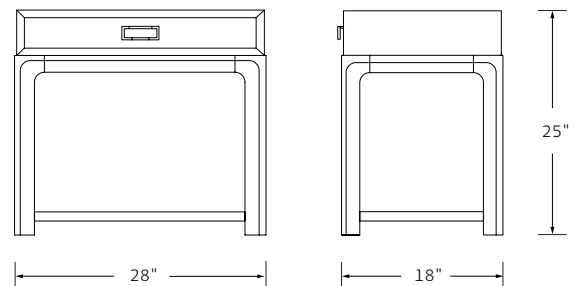

GRANADA NIGHTSTAND

Designed by Deirdre Jordan

MATERIALS Walnut or Oak case.
Drawer face and bottom shelf in COL.

DIMENSIONS 28 W x 18 D x 25 H

COM/COL 12 SQ FT