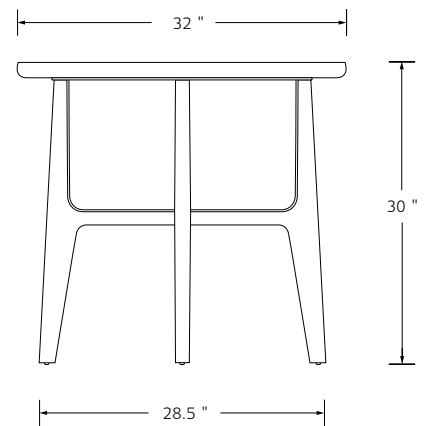

## CADRE SOFA TABLE

Designed by Deirdre Jordan

MATERIALS Oak or Walnut  
Solid Cast Bronze.

DIMENSIONS 32 D x 30 H

CLIVE CONSOLE

Shown in Claro Walnut with Bronze Stretcher.