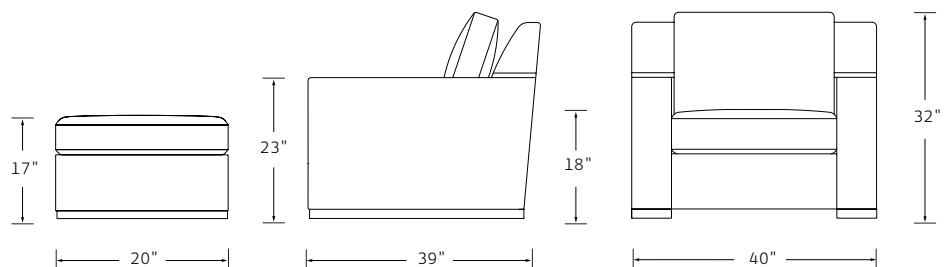

FITZ LOUNGE CHAIR / OTTOMAN

Designed by Deirdre Jordan

MATERIALS Walnut.
Upholstery (COM/COL).

DIMENSIONS Chair:
40 W x 39 D x 32 H
18 Seat Height
23 Arm Height

Ottoman:
36 W x 20 D x 17 H

COM/COL Chair: 11 YDS / 198 SQ FT
Ottoman: 5 YDS / 90 SQ FT