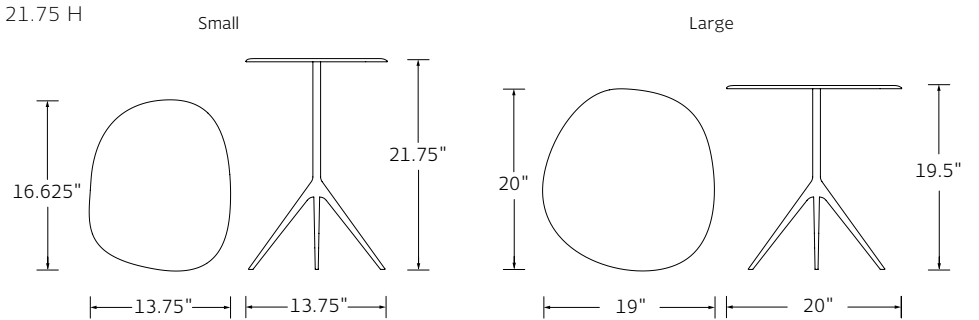

## NAVE TABLE

Designed by Deirdre Jordan

**MATERIALS** Turned Walnut base.  
Bronze Inset Top.

**DIMENSIONS** Available in two sizes:  
18.5 H x 12.75 DIA  
21.25 H x 14.5 DIA

ODIN SIDE TABLE

Shown in Light Bronze (Large) and Antique Bronze (Small).

## ODIN SIDE TABLE

Designed by Deirdre Jordan

MATERIALS Cast Bronze.

DIMENSIONS Large: 20 W x 19 D x 19.5 H  
Small: 16.625 W x 13.75 D x 21.75 H

SQUIRE SIDE TABLE

Shown with Steel Base, Bronze Rim and Lacquered Top and Shelf.