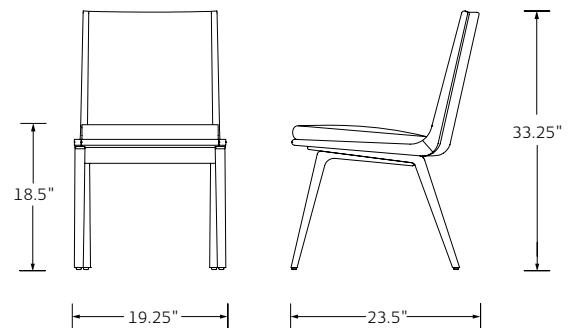

## LARS DINING CHAIR

Designed by Deirdre Jordan

MATERIALS	Walnut. Upholstery (COL/COM).
DIMENSIONS	23.25 W x 25.5 D x 35 H 19 Seat Height 23.25 Arm Height (at highest point)
COM/COL	2.25 YDS / 45 SQ FT

TROSCAN

## LEGATO ARM CHAIR

Designed by Deirdre Jordan

**MATERIALS** Walnut.  
Upholstery (COM/COL).

**DIMENSIONS** 21.5 W x 23.5 D x 33.25 H  
18.5 Seat Height  
24 Arm Height

**COM/COL** 2 YDS / 36 SQ FT

LEGATO SIDE CHAIR  
Shown in Walnut and COL

## LEGATO SIDE CHAIR

Designed by Deirdre Jordan

**MATERIALS** Walnut.  
Upholstery (COM/COL).

**DIMENSIONS** 19.25 W x 23.5 D x 33.25 H  
18.5 Seat Height

**COM/COL** 2 YDS / 36 SQ FT