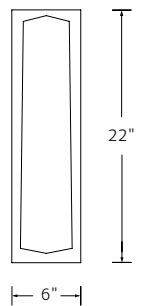

GEMMA SQUARE DRINK TABLE

Designed by Deirdre Jordan

MATERIALS Matte Bronze Mirrored Glass Top and Bottom. Bronze or Steel base.

DIMENSIONS 6 W x 6 D x 22 H