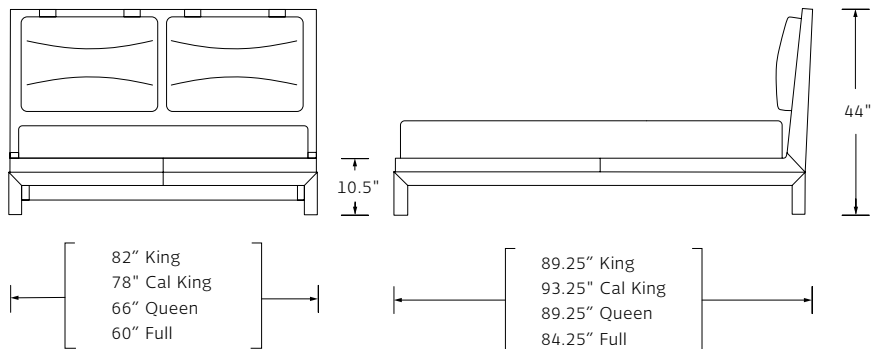

## NEWPORT BED

Designed by Deirdre Jordan

**MATERIALS** Walnut or Oak Frame.  
Upholstery (COM/COL).

**DIMENSIONS** Refer to Line Drawing  
or Price Guide.

**COM/COL** Refer to Price Guide.

**NOTES** Optional stitch patterns  
at headboard pillows