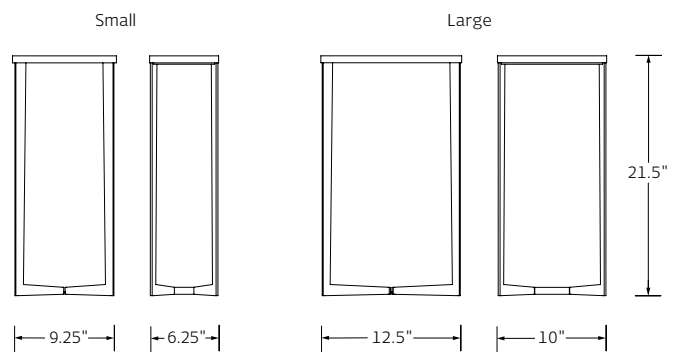

## HARRY DRINK DRINK TABLE

Designed by Deirdre Jordan

**MATERIALS** Cast Bronze Top with Textured Surface. Solid Bronze Base.

**DIMENSIONS** Large: 12.5 W x 10 D x 21.5 H  
Small: 9.25 W x 6.25 D x 21.5 H