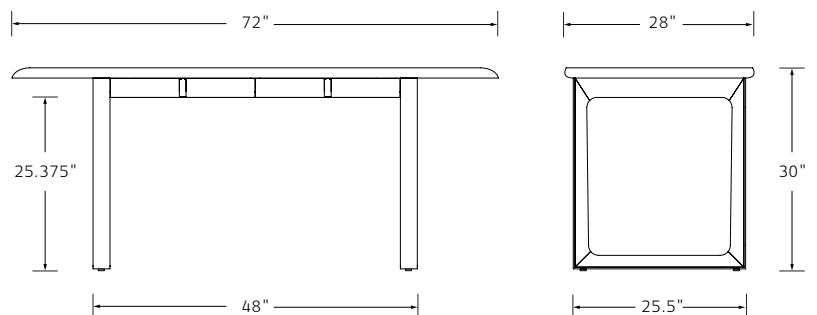

LOGAN DESK

Designed by Deirdre Jordan

MATERIALS Walnut or Oak.
Solid brass handles with patina detail.

DIMENSIONS 72 W x 28 D x 30 H