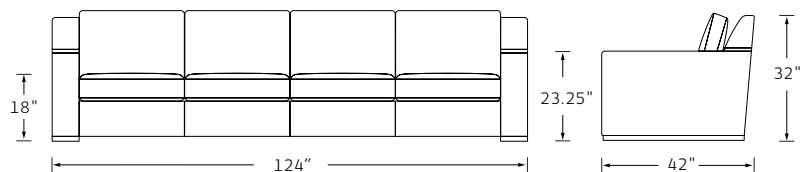

3 Seat:
96 W x 42 D x 32 H
18 Seat Height
23.25 Arm Height

COM/COL 3 Seat - 25 YDS/450 SQ FT
4 Seat - 29 YDS/522 SQ FT