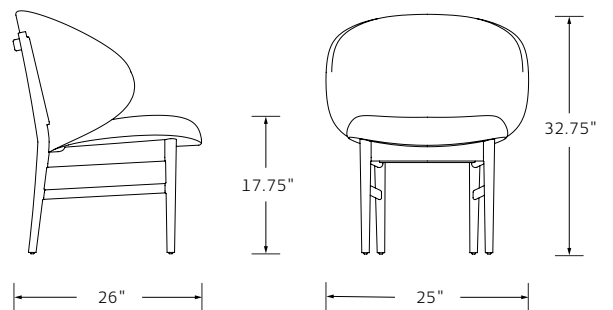

ORLA ARM CHAIR

Designed by Deirdre Jordan

MATERIALS Walnut frame.
Upholstery (COL/COM).
Bronze caps at seat back.

DIMENSIONS 25 W x 26 D x 32.75 H
17.75 Seat Height
24 Arm Height (at highest point)

COM/COL 4.5 YDS / 81 SQ FT