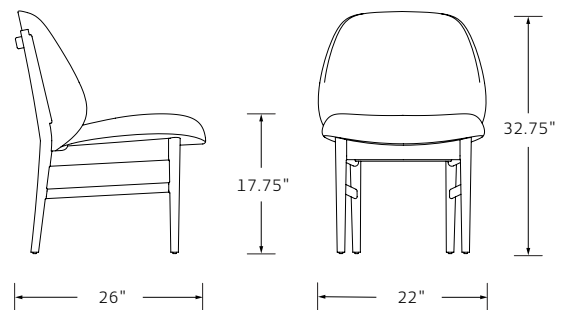

## ORLA ARM CHAIR

Designed by Deirdre Jordan

**MATERIALS** Walnut frame.  
Upholstery (COL/COM).  
Bronze caps at seat back.

**DIMENSIONS** 25 W x 26 D x 32.75 H  
17.75 Seat Height  
24 Arm Height (at highest point)

**COM/COL** 4.5 YDS / 81 SQ FT

TROSCAN

ORLA SIDE CHAIR  
Shown in Walnut COM and COL

## ORLA SIDE CHAIR

Designed by Deirdre Jordan

**MATERIALS** Walnut frame.  
Upholstery (COL/COM).  
Bronze caps at seat back.

**DIMENSIONS** 22 W x 26 D x 32.75 H  
17.75 Seat Height

**COM/COL** 4 YDS / 72 SQ FT