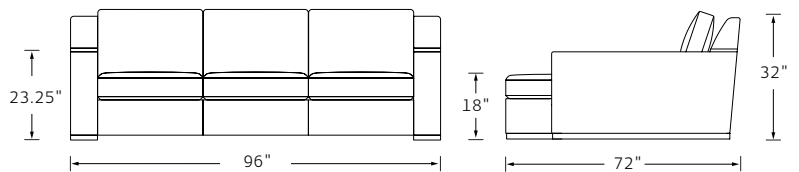

## FITZ SECTIONAL

Designed by Deirdre Jordan

**MATERIALS** Walnut.  
Upholstery (COM/COL).

**DIMENSIONS** 2 Seat Unit with Chaise:  
96W x 72D x 32H  
18 Seat Height  
23.25 Arm Height

3 Seat Unit with Chaise:  
124W x 72D x 32H  
18 Seat Height  
23.25 Arm Height