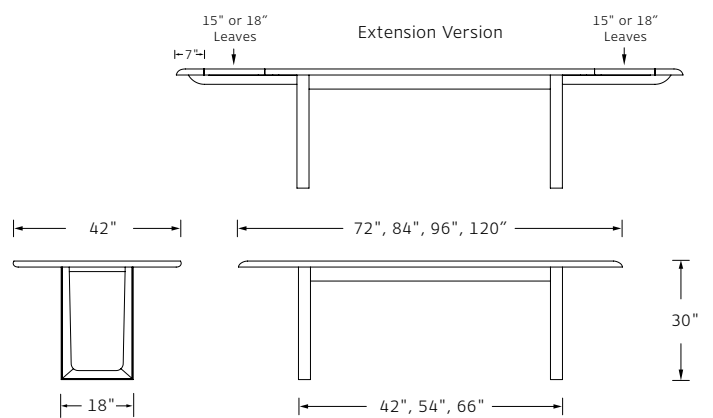

**NOTES** Optional 15 - 18"  
breadboard leaves.

LOGAN DINING TABLE  
Shown in Walnut and Brass.

## LOGAN DINING TABLE

Designed by Deirdre Jordan

**MATERIALS** Solid wood—Walnut, Oak or Ash.  
Brass leg details.

**DIMENSIONS** Offered in 3 sizes:  
72 L x 42 W x 30 H  
84 L x 42 W x 30 H  
96 L x 42 W x 30 H